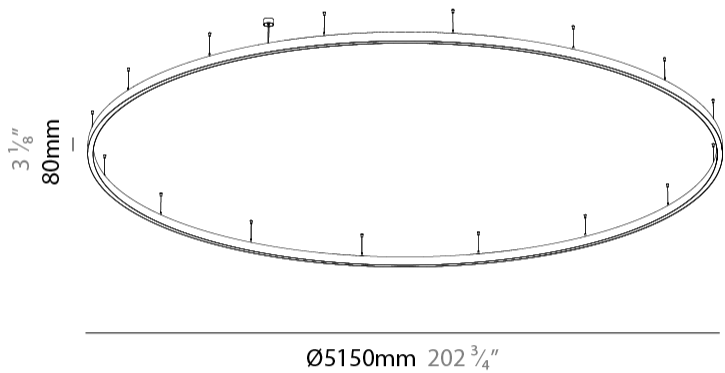

1. To build a product code in our configurator select the specify button on the base model # product page
2. To build a manual product code on this datasheet choose from the options listed below in blue font and add the suffix to the base model #

GENERAL

Series: Glorious
Subseries: Glorious 45
Partner: Prolicht
Division: Architectural
Installation: Suspension
Product Type: Pendant
Mounting Location: Ceiling
Light Distribution: Direct

PHYSICAL

Shape: Round
Diameter (mm): 3100
Diameter (in): 122 1/4
Height (mm): 76
Height (in): 3
Weight (kg): 35
Diffuser: PMMA - Opal / Microprism / Clear Microprism
Fixture Finish: SSR / BKV / CWI / CRY / HAB / UFT / ITA / RUA / FTG / MYG / LOD / PUS / FRO / FUP / KIA / POP / BLS / SPG / MEY / GOH / CHC / COM / ABZ / JAG / OBR / MOS / ROR
Fixture Material: PMMA / Aluminum
Cable Details: 2000mm/78 3/4" or 6000mm/236 1/4" Cable Transparent

ELECTRICAL

Lamp Type: LED
Input Wattage (W): 290.4
Total Output Wattage (W): 263.6
Dimming: Non-dimming / DALI Dimming / MATTER Dimming
Driver Included: Yes
Driver Location: Integrated
Driver Type: Constant Current - Universal
Driver Class: Class 2
Input Voltage (V): 120 - 277

LED

Color Temperature (°K): 2700-6500 Tunable White
Max. Delivered Lumen (lm): Max 34058
Nominal Lumen (lm): Max 47915
CRI: >90 CRI
Lamp Life (hrs): 50000

OPTICAL

Adjustability: Fixed

RATINGS AND CERTIFICATIONS

Certified By: Certified for North American Standards
IP rating: IP40