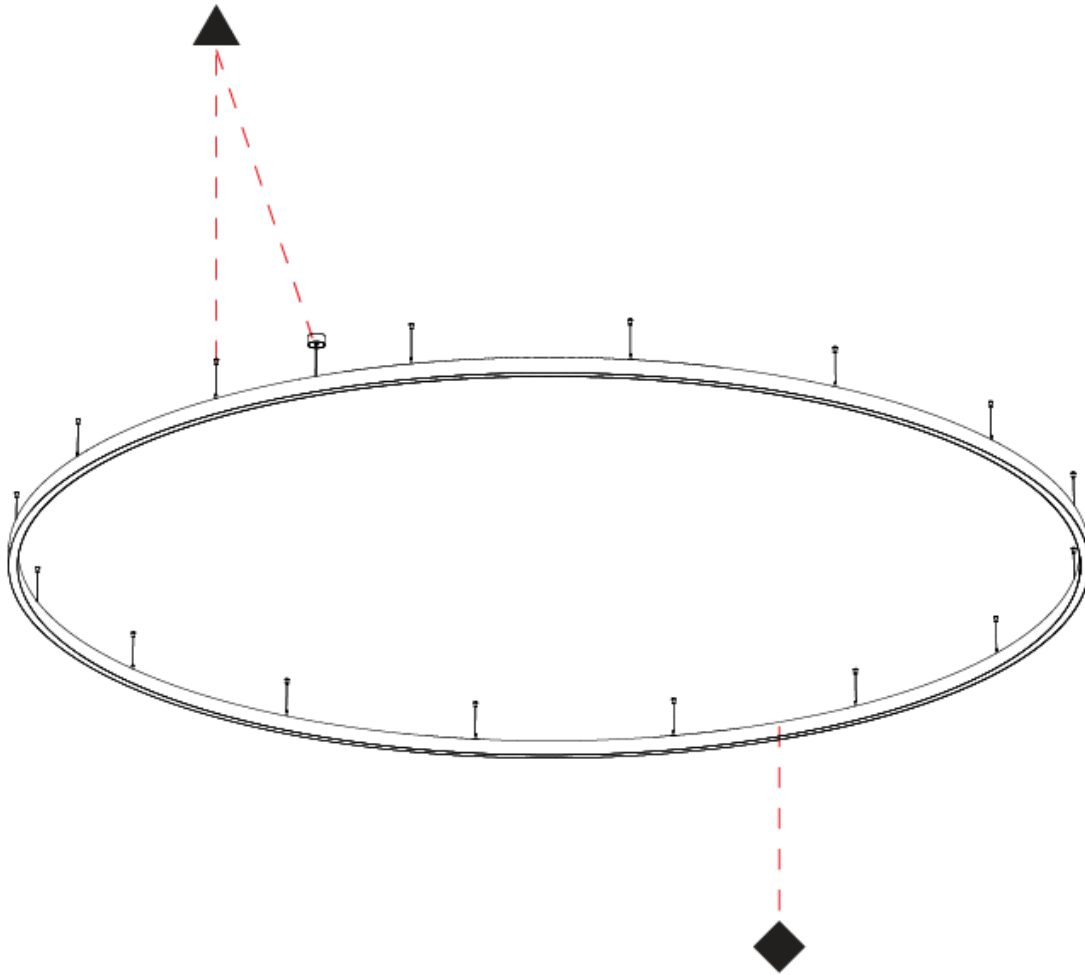

GLORIOUS 45 SUSPENSION

A3001085-

PROJECT	_____
TYPE	_____
SPECIFIER	_____
QUANTITY	_____
DATE	_____

A